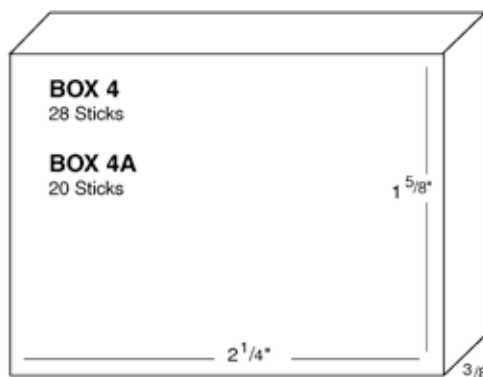

## BOX MATCHES

Base prices include 1 color on standard board with glossy finish. Prices listed are per 1,000 boxes. Art and plate charges will be assessed on all first-time orders. F.O.B. San Francisco, CA.

<b>Base Prices</b>	<b>2,500</b>	<b>5,000</b>	<b>10,000</b>	<b>20,000</b>	<b>30,000</b>	<b>40,000</b>
BOX 1	177.28	144.47	118.34	106.35	103.68	101.11
BOX 2	202.68	184.09	136.88	123.65	114.17	109.66
BOX 3	209.30	170.89	142.78	119.14	108.74	105.62
BOX 4	250.33	223.44	172.53	156.68	144.90	137.72
BOX 5	280.32	254.19	193.68	174.16	163.76	155.66
BOX 6	270.24	241.11	195.71	168.45	158.07	150.24
EXTRA COLOR	17.85	15.18	11.22	6.71	5.43	5.06

### Actual Sizes