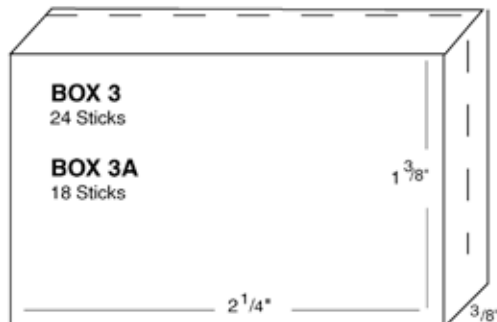

BOX MATCHES

Base prices include 1 color on standard board with glossy finish. Prices listed are per 1,000 boxes. Art and plate charges will be assessed on all first-time orders. F.O.B. San Francisco, CA.

Base Prices	2,500	5,000	10,000	20,000	30,000	40,000
BOX 1	177.28	144.47	118.34	106.35	103.68	101.11
BOX 2	202.68	184.09	136.88	123.65	114.17	109.66
BOX 3	209.30	170.89	142.78	119.14	108.74	105.62
BOX 4	250.33	223.44	172.53	156.68	144.90	137.72
BOX 5	280.32	254.19	193.68	174.16	163.76	155.66
BOX 6	270.24	241.11	195.71	168.45	158.07	150.24
EXTRA COLOR	17.85	15.18	11.22	6.71	5.43	5.06

**Allow 8-9 weeks for production and delivery.
Minimum order is 5,000.**

Actual Sizes

TIP COLORS:

Red	Burgundy	Dark Green	Deep Blue	Black Sticks:
White	Pink	Light Green	Purple	Red Tips
Light Brown	Orange	Dark Blue	Black	White Tips
Dark Brown	Yellow	Light Blue