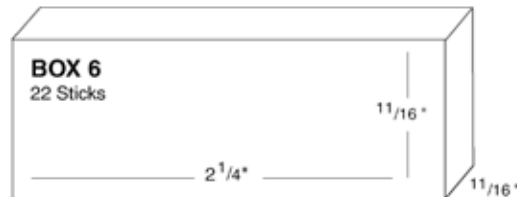

BOX MATCHES

Base prices include 1 color on standard board with glossy finish. Prices listed are per 1,000 boxes. Art and plate charges will be assessed on all first-time orders. F.O.B. San Francisco, CA.

Base Prices	2,500	5,000	10,000	20,000	30,000	40,000
BOX 1	177.28	144.47	118.34	106.35	103.68	101.11
BOX 2	202.68	184.09	136.88	123.65	114.17	109.66
BOX 3	209.30	170.89	142.78	119.14	108.74	105.62
BOX 4	250.33	223.44	172.53	156.68	144.90	137.72
BOX 5	280.32	254.19	193.68	174.16	163.76	155.66
BOX 6	270.24	241.11	195.71	168.45	158.07	150.24
EXTRA COLOR	17.85	15.18	11.22	6.71	5.43	5.06

**Allow 8-9 weeks for production and delivery.
Minimum order is 5,000.**

Actual Sizes

TIP COLORS:

Red	Burgundy	Dark Green	Deep Blue	Black Sticks:
White	Pink	Light Green	Purple	Red Tips
Light Brown	Orange	Dark Blue	Black	White Tips
Dark Brown	Yellow	Light Blue