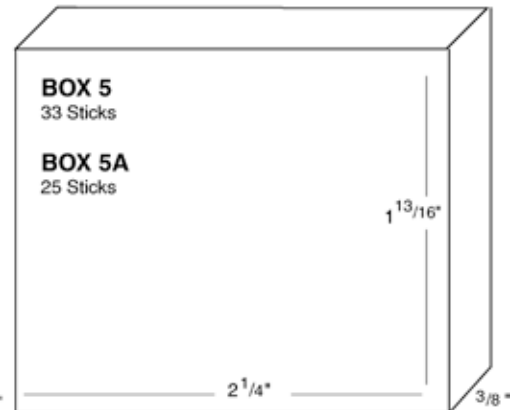

## BOX MATCHES

Base prices include 1 color on standard board with glossy finish. Prices listed are per 1,000 boxes. Art and plate charges will be assessed on all first-time orders. F.O.B. San Francisco, CA.

<b>Base Prices</b>	<b>2,500</b>	<b>5,000</b>	<b>10,000</b>	<b>20,000</b>	<b>30,000</b>	<b>40,000</b>
BOX 1	177.28	144.47	118.34	106.35	103.68	101.11
BOX 2	202.68	184.09	136.88	123.65	114.17	109.66
BOX 3	209.30	170.89	142.78	119.14	108.74	105.62
BOX 4	250.33	223.44	172.53	156.68	144.90	137.72
BOX 5	280.32	254.19	193.68	174.16	163.76	155.66
BOX 6	270.24	241.11	195.71	168.45	158.07	150.24
EXTRA COLOR	17.85	15.18	11.22	6.71	5.43	5.06

### Actual Sizes