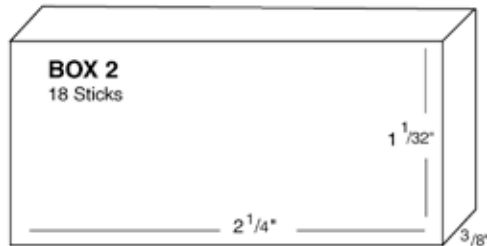

BOX MATCHES

Base prices include 1 color on standard board with glossy finish. Prices listed are per 1,000 boxes. Art and plate charges will be assessed on all first-time orders. F.O.B. San Francisco, CA.

Base Prices	2,500	5,000	10,000	20,000	30,000	40,000
BOX 1	177.28	144.47	118.34	106.35	103.68	101.11
BOX 2	202.68	184.09	136.88	123.65	114.17	109.66
BOX 3	209.30	170.89	142.78	119.14	108.74	105.62
BOX 4	250.33	223.44	172.53	156.68	144.90	137.72
BOX 5	280.32	254.19	193.68	174.16	163.76	155.66
BOX 6	270.24	241.11	195.71	168.45	158.07	150.24
EXTRA COLOR	17.85	15.18	11.22	6.71	5.43	5.06

**Allow 8-9 weeks for production and delivery.
Minimum order is 5,000.**

Actual Sizes

TIP COLORS:

Red	Burgundy	Dark Green	Deep Blue	Black Sticks:
White	Pink	Light Green	Purple	Red Tips
Light Brown	Orange	Dark Blue	Black	White Tips
Dark Brown	Yellow	Light Blue