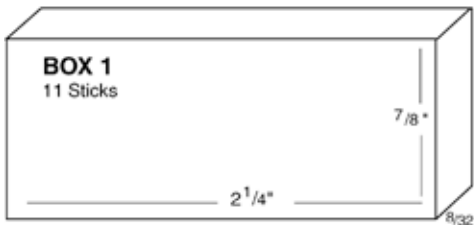

BOX MATCHES

Base prices include 1 color on standard board with glossy finish. Prices listed are per 1,000 boxes. Art and plate charges will be assessed on all first-time orders. F.O.B. San Francisco, CA.

Base Prices	2,500	5,000	10,000	20,000	30,000	40,000
BOX 1	177.28	144.47	118.34	106.35	103.68	101.11
BOX 2	202.68	184.09	136.88	123.65	114.17	109.66
BOX 3	209.30	170.89	142.78	119.14	108.74	105.62
BOX 4	250.33	223.44	172.53	156.68	144.90	137.72
BOX 5	280.32	254.19	193.68	174.16	163.76	155.66
BOX 6	270.24	241.11	195.71	168.45	158.07	150.24
EXTRA COLOR	17.85	15.18	11.22	6.71	5.43	5.06

**Allow 8-9 weeks for production and delivery.
Minimum order is 5,000.**

Actual Sizes

TIP COLORS:

Red	Burgundy	Dark Green	Deep Blue	Black Sticks:
White	Pink	Light Green	Purple	Red Tips
Light Brown	Orange	Dark Blue	Black	White Tips
Dark Brown	Yellow	Light Blue