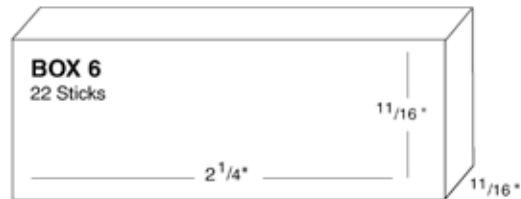

BOX MATCHES

Base prices include 1 color on standard board with glossy finish. Prices listed are per 1,000 boxes. Art and plate charges will be assessed on all first-time orders. F.O.B. San Francisco, CA.

Base Prices	2,500	5,000	10,000	20,000	30,000	40,000
BOX 1	177.28	144.47	118.34	106.35	103.68	101.11
BOX 2	202.68	184.09	136.88	123.65	114.17	109.66
BOX 3	209.30	170.89	142.78	119.14	108.74	105.62
BOX 4	250.33	223.44	172.53	156.68	144.90	137.72
BOX 5	280.32	254.19	193.68	174.16	163.76	155.66
BOX 6	270.24	241.11	195.71	168.45	158.07	150.24
EXTRA COLOR	17.85	15.18	11.22	6.71	5.43	5.06

**Allow 8-9 weeks for production and delivery.
Minimum order is 5,000.**

Actual Sizes

TIP COLORS:

Red	Burgundy	Dark Green	Deep Blue	Black Sticks:
White	Pink	Light Green	Purple	Red Tips
Light Brown	Orange	Dark Blue	Black	White Tips
Dark Brown	Yellow	Light Blue