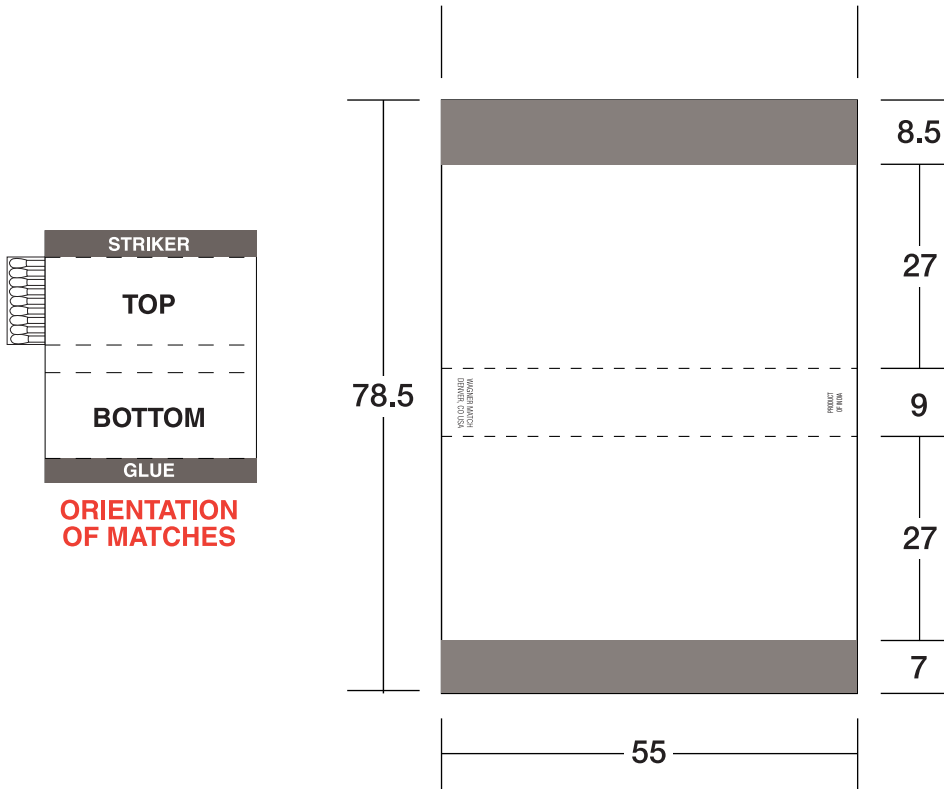

Item # 1018/BX-2

Domino Matchbox

All measurements are in millimeters

Bleed all 4 edges of background color 2mm to allow for folding and cutting in final production.

Please specify Pantone® color numbers.

Please convert text to outlines on electronic files.

Do not interfere with the type that appears on the edge.

The top and bottom measurements are not equal to allow for folding in final production.

PMS colors _____

Stick color _____

Tip color _____

Wagner Match Corp.