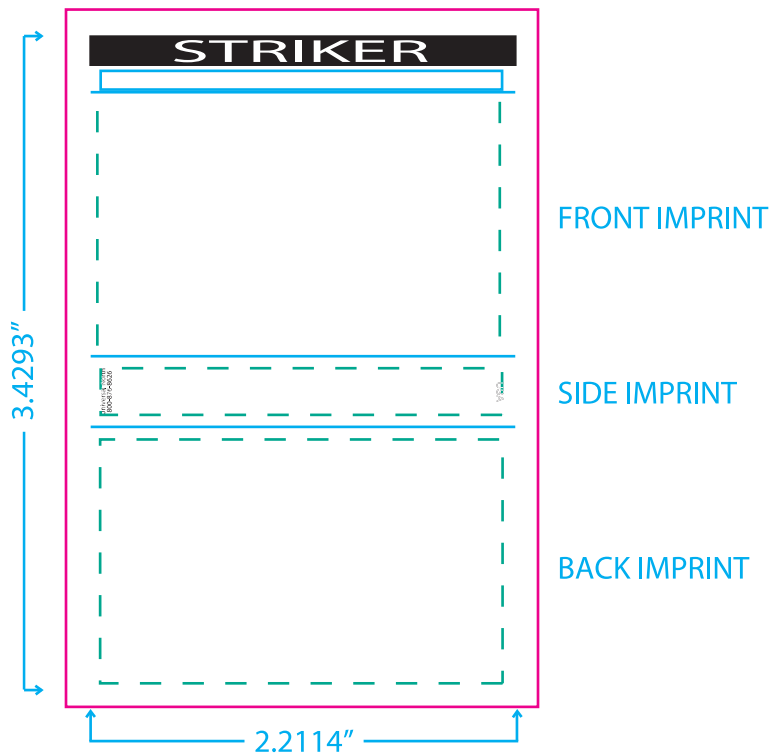

**\*MAGENTA LINE IS THE BLEED LINE\***

**Please convert all text to Outlines, Paths or Curves!!**

Bleed all 4 edges of background color 2mm to allow for folding and cutting in final production.

Please specify Pantone® color numbers.