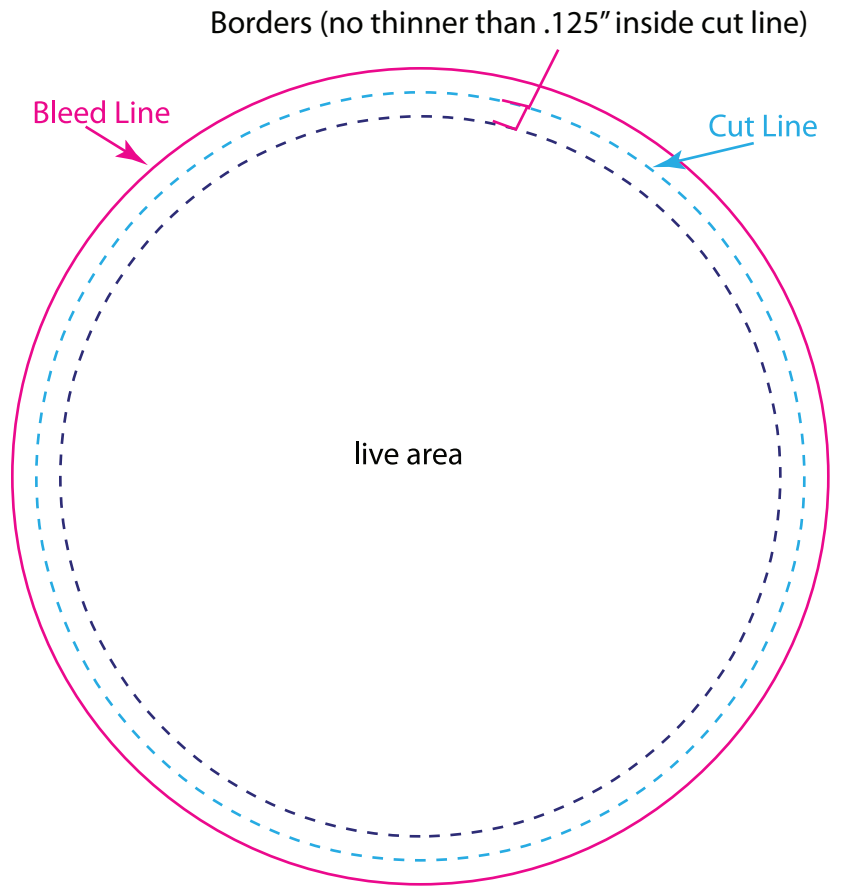

Round Coaster Templates

4" Round

3.5" Round

MAGENTA LINE IS THE BLEED LINE

CYAN LINE IS THE CUT LINE