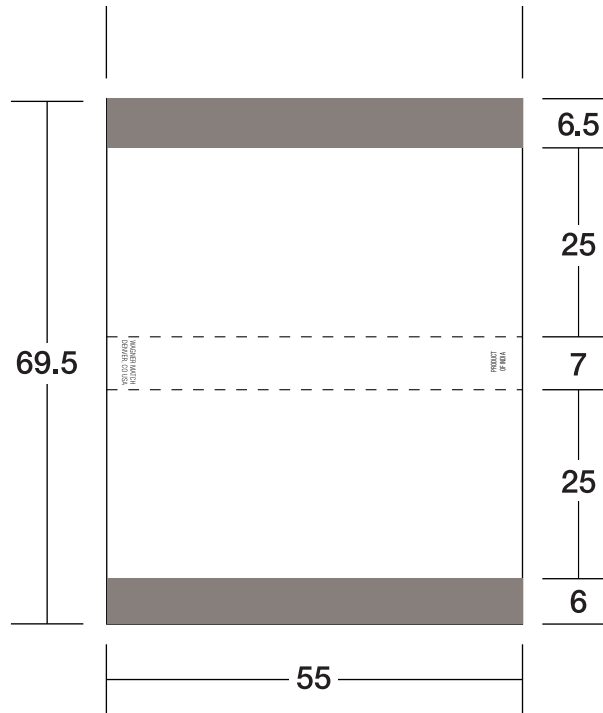

Item # 1016/BX-1 Milady Matchbox

All measurements are in millimeters

Bleed all 4 edges of background color 2mm to allow for folding and cutting in final production.

Please specify Pantone® color numbers.

Please convert text to outlines on electronic files.

Do not interfere with the type that appears on the edge.

The top and bottom measurements are not equal to allow for folding in final production.

PMS colors _____