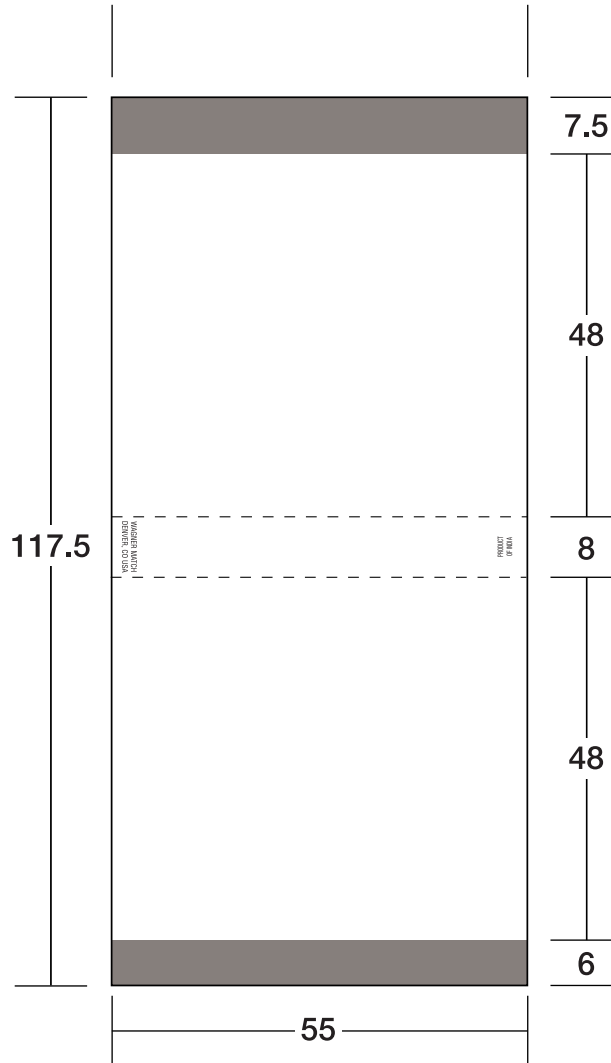

Item # 1028/BX-5A

Thin Riviera Matchbox

All measurements are in millimeters

**ORIENTATION
OF MATCHES**

Bleed all 4 edges of background color 2mm to allow for folding and cutting in final production.

Please specify Pantone® color numbers.

Please convert text to outlines on electronic files.

Do not interfere with the type that appears on the edge.

The top and bottom measurements are not equal to allow for folding in final production.

PMS colors _____