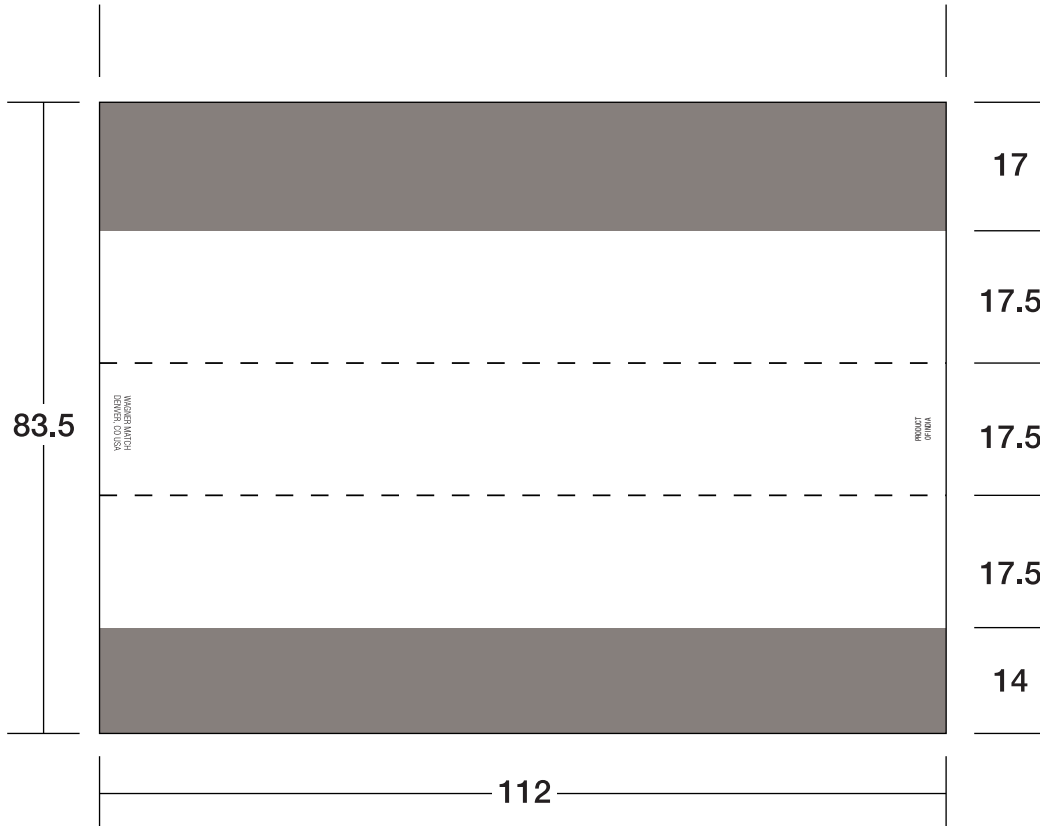

Item # 1069/BX-10

Lipstick Fireplace & BBQ Matchbox

All measurements are in millimeters

**ORIENTATION
OF MATCHES**

Bleed all 4 edges of background color 2mm to allow for folding and cutting in final production.

Please specify Pantone® color numbers.

Please convert text to outlines on electronic files.

Do not interfere with the type that appears on the edge.

The top and bottom measurements are not equal to allow for folding in final production .