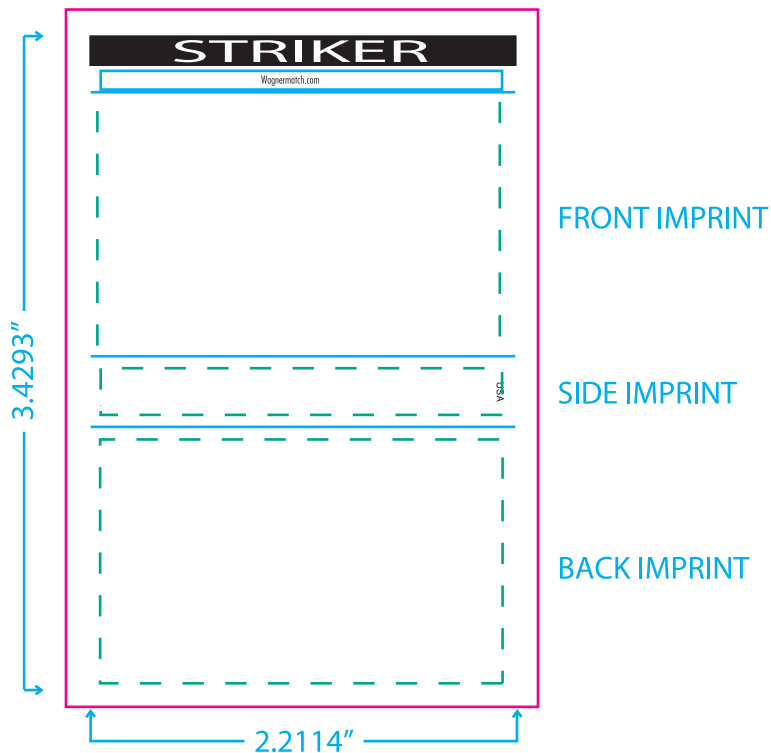

MAGENTA LINE IS THE BLEED LINE

Please convert all text to Outlines, Paths or Curves!!

Bleed all 4 edges of background color 2mm to allow for folding and cutting in final production.

Please specify Pantone® color numbers.