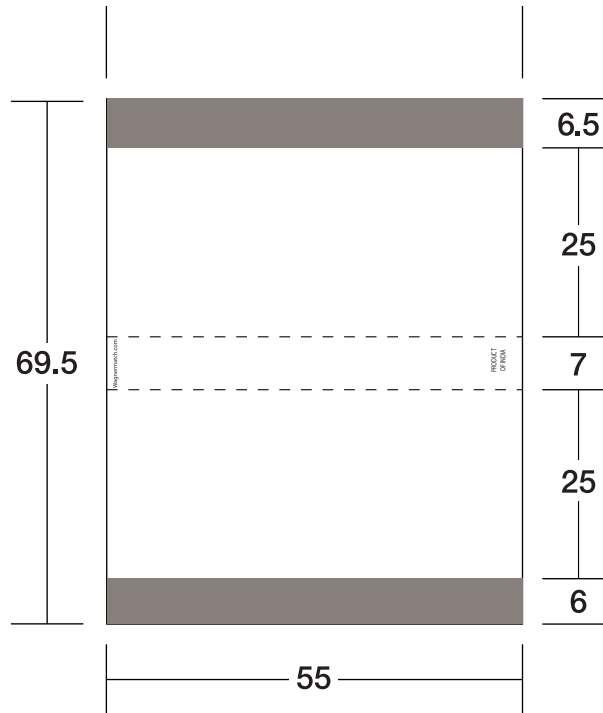

Item # 1016/BX-1 Milady Matchbox

All measurements are in millimeters

Bleed all 4 edges of background color 2mm to allow for folding and cutting in final production.

Please specify Pantone® color numbers.

Please convert text to outlines on electronic files.

Do not interfere with the type that appears on the edge.

The top and bottom measurements are not equal to allow for folding in final production.

PMS colors _____