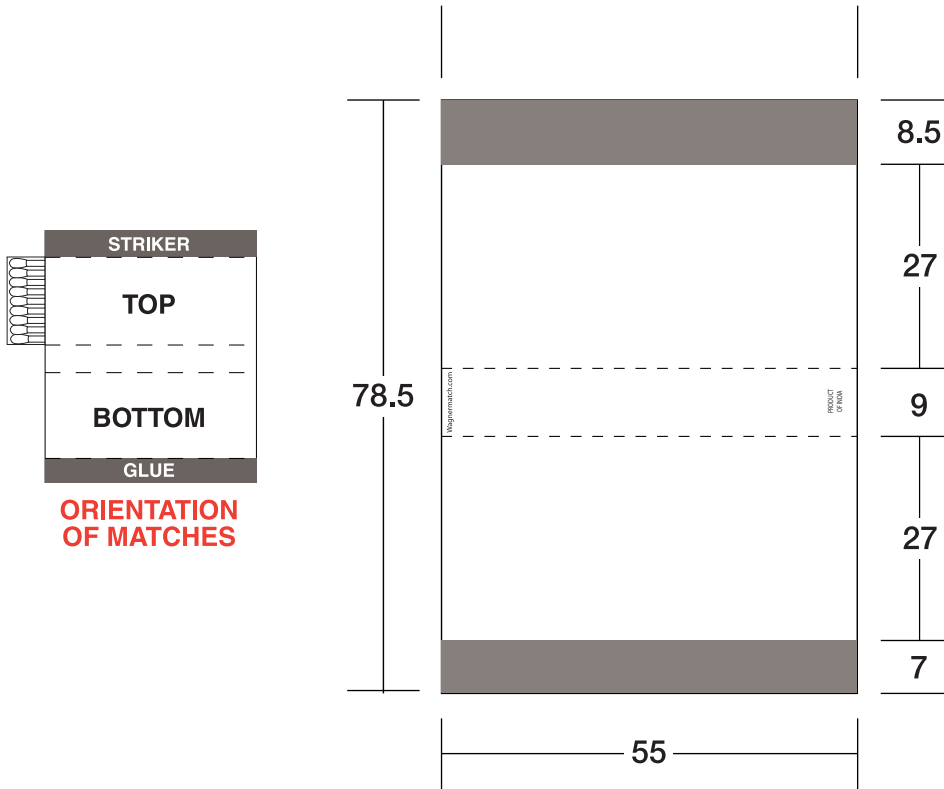

Item # 1018/BX-2

Domino Matchbox

All measurements are in millimeters

Bleed all 4 edges of background color 2mm to allow for folding and cutting in final production.

Please specify Pantone® color numbers.

Please convert text to outlines on electronic files.

Do not interfere with the type that appears on the edge.

The top and bottom measurements are not equal to allow for folding in final production.

PMS colors _____

Stick color _____

Tip color _____

Wagner Match Corp.