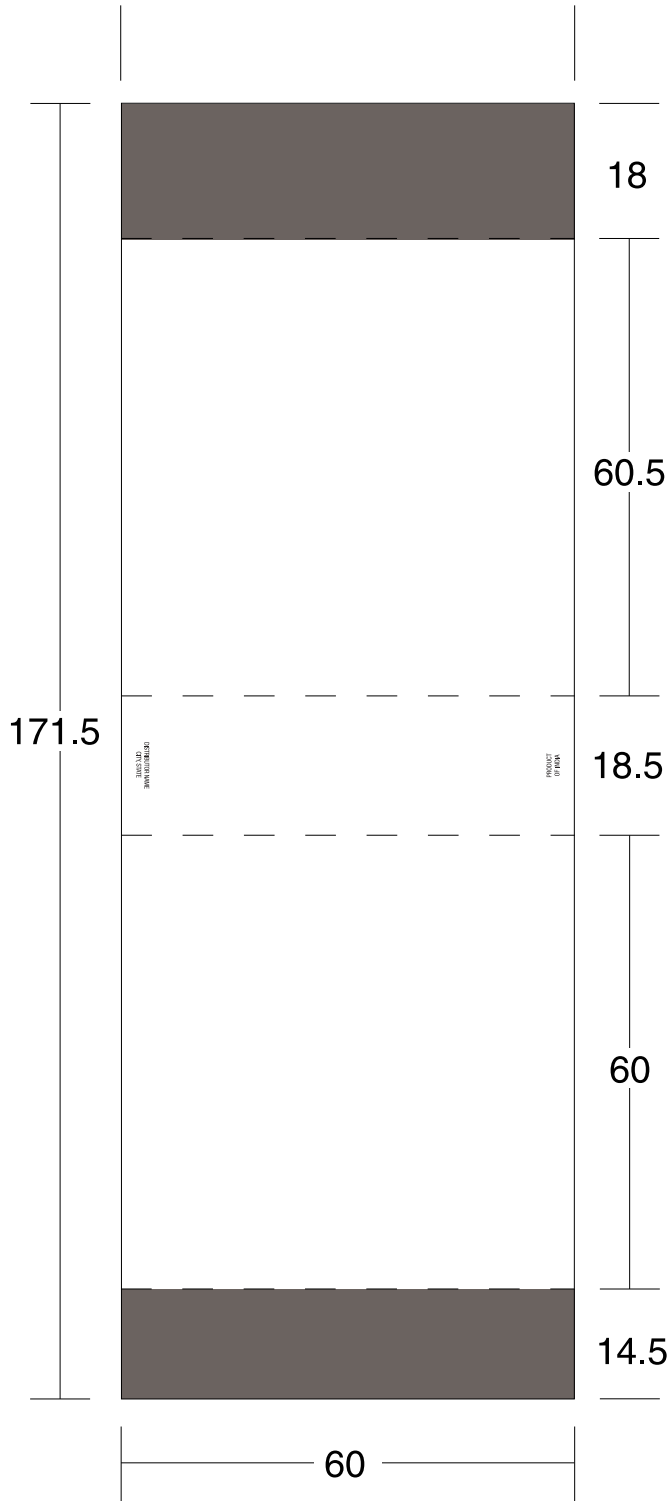

Item # 1009
Desk Matchbox
All measurements are in millimeters

NOTE: Each matchbox will come individually cello-wrapped unless otherwise requested on your Purchase Order.

Art Guidelines

- Digital artwork must be Macintosh compatible.
- Spot color jobs must be supplied as Adobe Illustrator files with all fonts converted to outlines & Pantone colors specified.
- 4/color process jobs must be Photoshop compatible and supplied as a CMYK TIFF, EPS or JPEG file at 300 ppi.
- One-color jobs must supplied as Illustrator files or Photoshop compatible grayscale images at 300 ppi.
- RGB colors, GIF files and other applications are not acceptable.