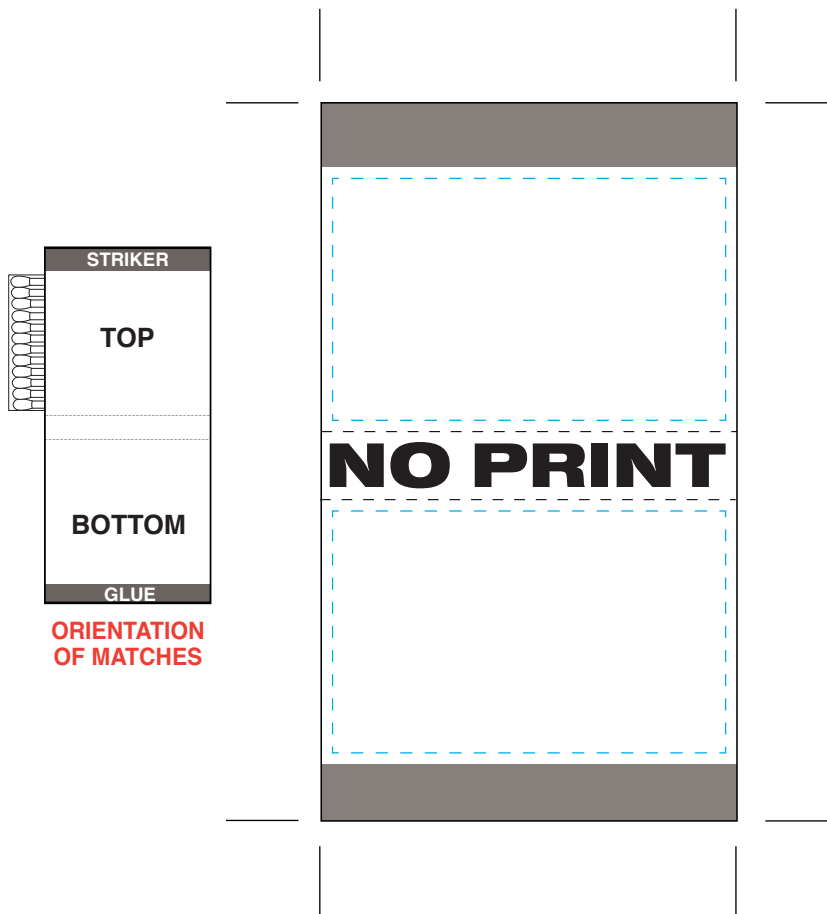

Item # 1020-DP2

Medium Matchbox – 2" Matches

IMPORTANT PRODUCTION NOTE:

This item is printed on a digital printer using a pre-made blank white matchbox. The image size is slightly smaller than the matchbox itself to allow for movement on press. There will be a white border on all 4 sides of your image.

That white border will shift slightly from side to side and top to bottom. This is due to the fact that after assembly each matchbox can have slight variance in finished size. The picture to the right illustrates that potential variance in the white border.