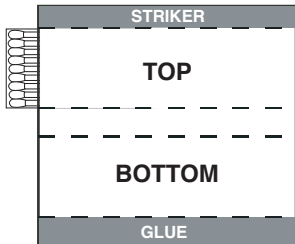

Item # 1018-DP3

Slender Matchbox – 3" Matches

**ORIENTATION
OF MATCHES**

Image Area
80 x 23 mm

IMPORTANT PRODUCTION NOTE:

This item is printed on a digital printer using a pre-made blank white matchbox. The image size is slightly smaller than the matchbox itself to allow for movement on press. There will be a white border on all 4 sides of your image. **That white border will shift slightly from side to side and top to bottom.** This is due to the fact that after assembly each matchbox can have slight variance in finished size. The picture to the right illustrates that potential variance in the white border.