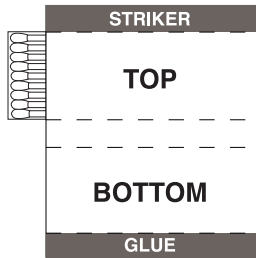

Item # 1020/DP3

3" Medium Matchbox

**ORIENTATION
OF MATCHES**

Image Area
80 x 32 mm

IMPORTANT PRODUCTION NOTE:

This item is printed on a digital printer using a pre-made blank white matchbox. The image size is slightly smaller than the matchbox itself to allow for movement on press. There will be a white border on all 4 sides of your image. **That white border will shift slightly from side to side and top to bottom.** This is due to the fact that after assembly each matchbox can have slight variance in finished size. The picture to the right illustrates that potential variance in the white border.