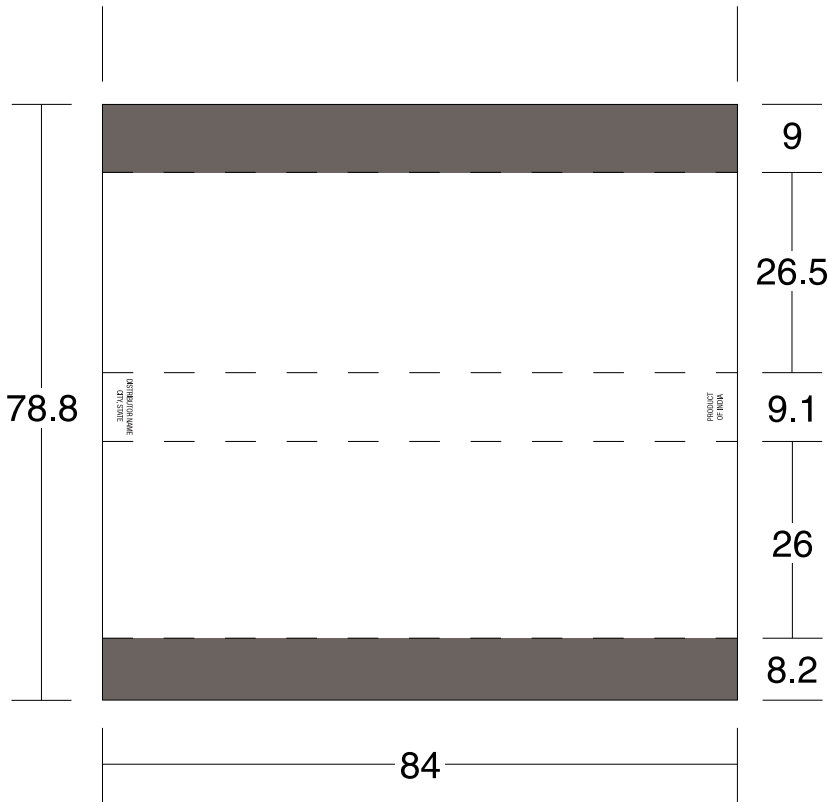

**Item # 1018-3L**  
**Domino Candle Matches**  
 All measurements are in millimeters

**Art Guidelines**

- Digital artwork must be Macintosh compatible.
- Spot color jobs must be supplied as Adobe Illustrator files with all fonts converted to outlines & Pantone colors specified.
- 4/color process jobs must be Photoshop compatible and supplied as a CMYK TIFF, EPS or JPEG file at 300 ppi.
- One-color jobs must be supplied as Illustrator files or Photoshop compatible grayscale images at 300 ppi.
- RGB colors, GIF files and other applications are not acceptable.