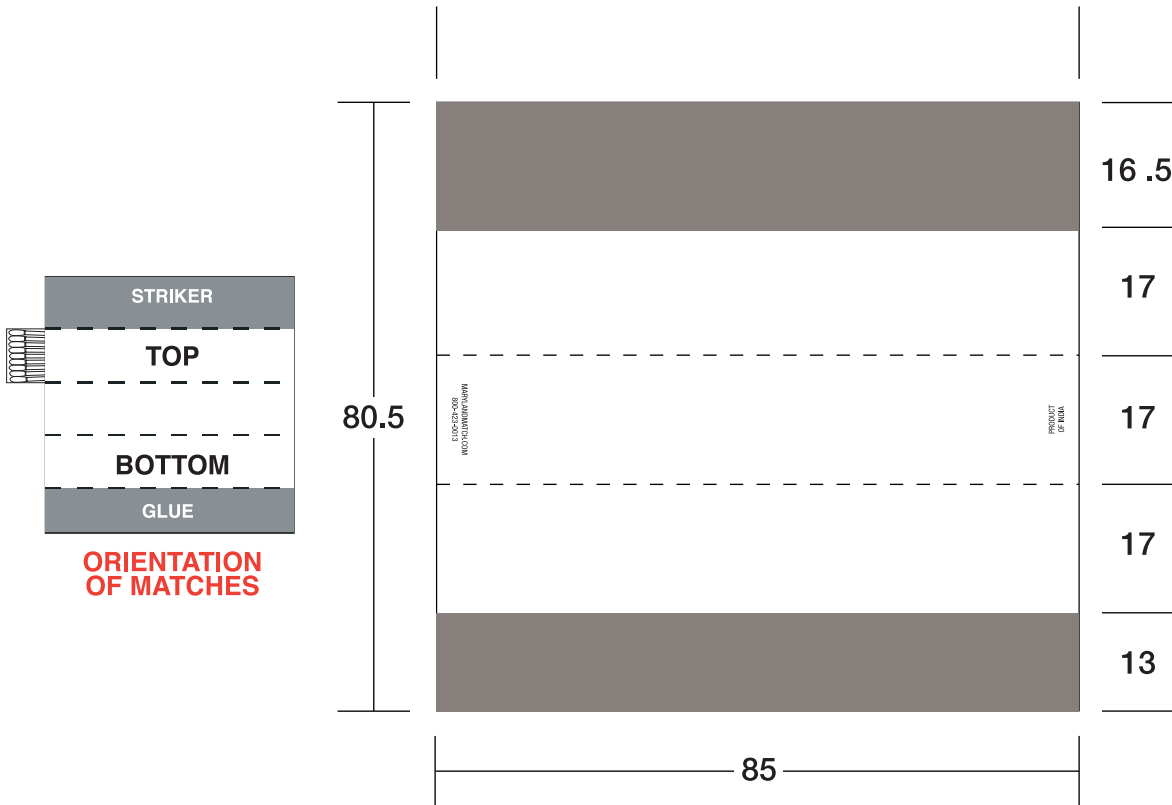

Item # 1010-3L/BX-13
Lipstick Candle Matches
 All measurements are in millimeters

- ### Art Guidelines
- Digital artwork must be Macintosh compatible.
 - Spot color jobs must be supplied as Adobe Illustrator files with all fonts converted to outlines & Pantone colors specified.
 - 4/color process jobs must be Photoshop compatible and supplied as a CMYK TIFF, EPS or JPEG file at 300 ppi.
 - One-color jobs must be supplied as Illustrator files or Photoshop compatible grayscale images at 300 ppi.
 - RGB colors, GIF files and other applications are not acceptable.