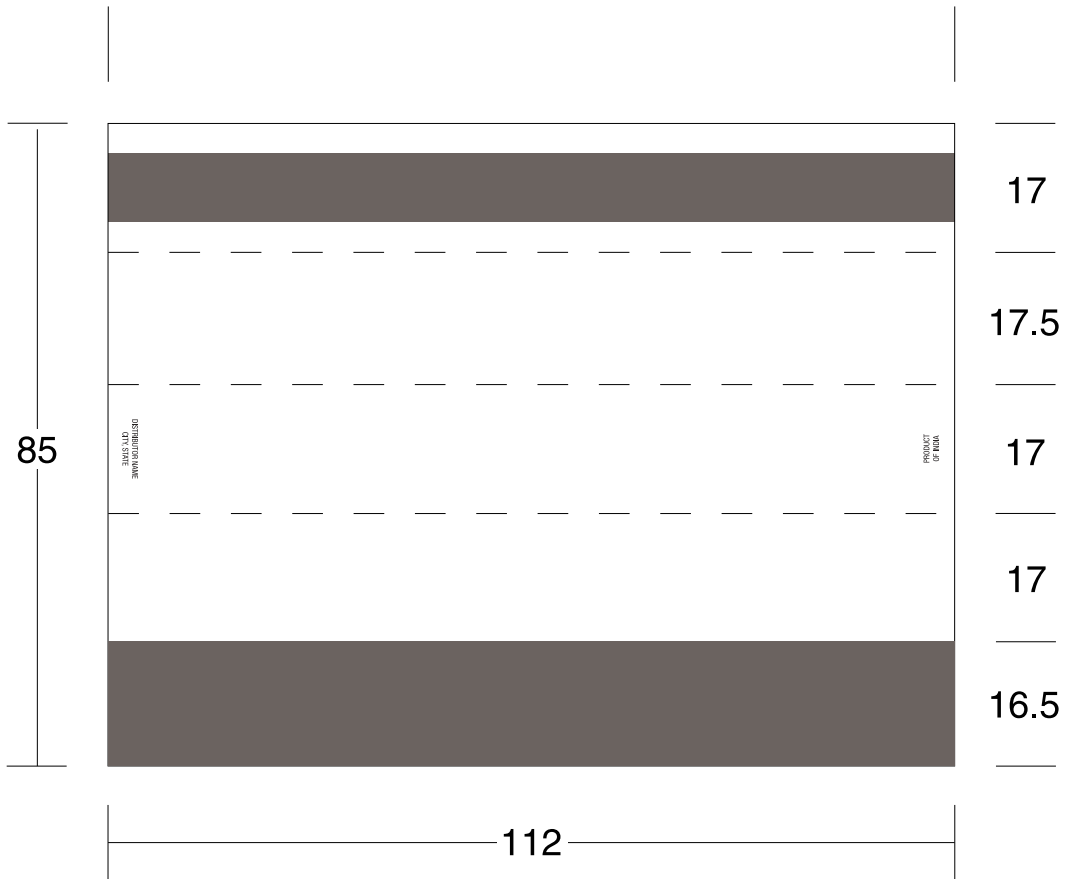

**Item # 1010-4L**  
**Lipstick Fireplace & BBQ Matchbox**  
 All measurements are in millimeters