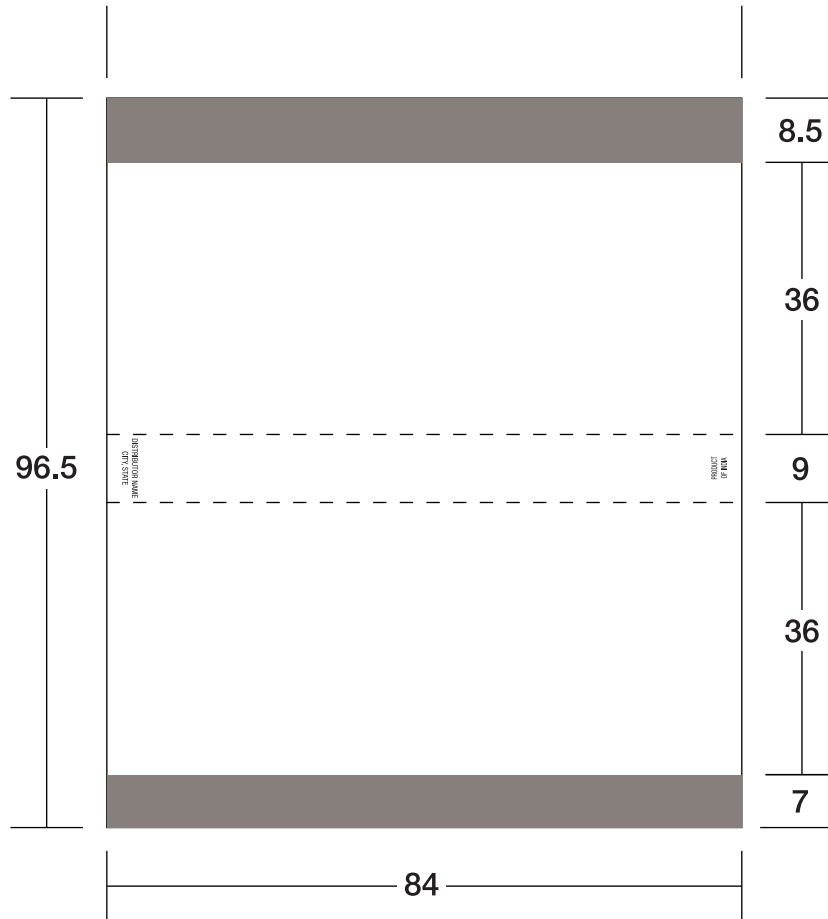

## Item # 1020-3L

### Tiffany Candle Matches

All measurements are in millimeters