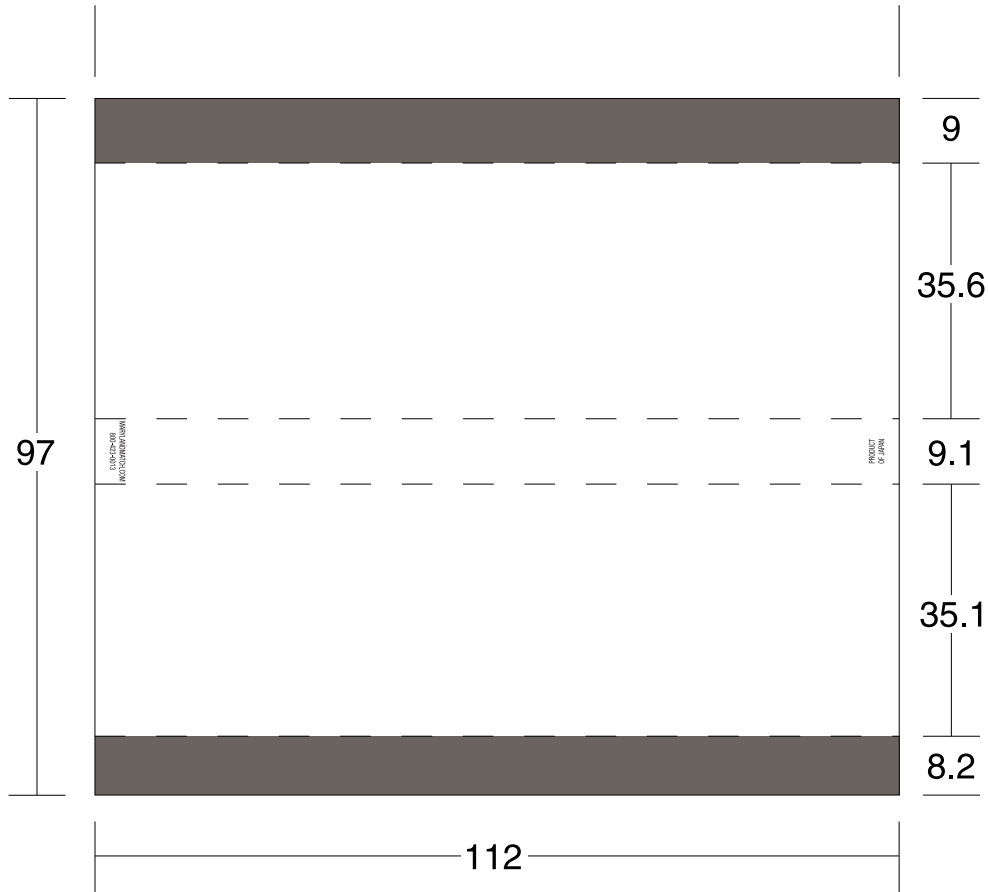

Item # 1020-4L/BX-8

Tiffany Fireplace & BBQ Matchbox

All measurements are in millimeters

**ORIENTATION
OF MATCHES**

Art Guidelines

- Digital artwork must be Macintosh compatible.
- Spot color jobs must be supplied as Adobe Illustrator files with all fonts converted to outlines & Pantone colors specified.
- 4/color process jobs must be Photoshop compatible and supplied as a CMYK TIFF, EPS or JPEG file at 300 ppi.
- One-color jobs must be supplied as Illustrator files or Photoshop compatible grayscale images at 300 ppi.
- RGB colors, GIF files and other applications are not acceptable.