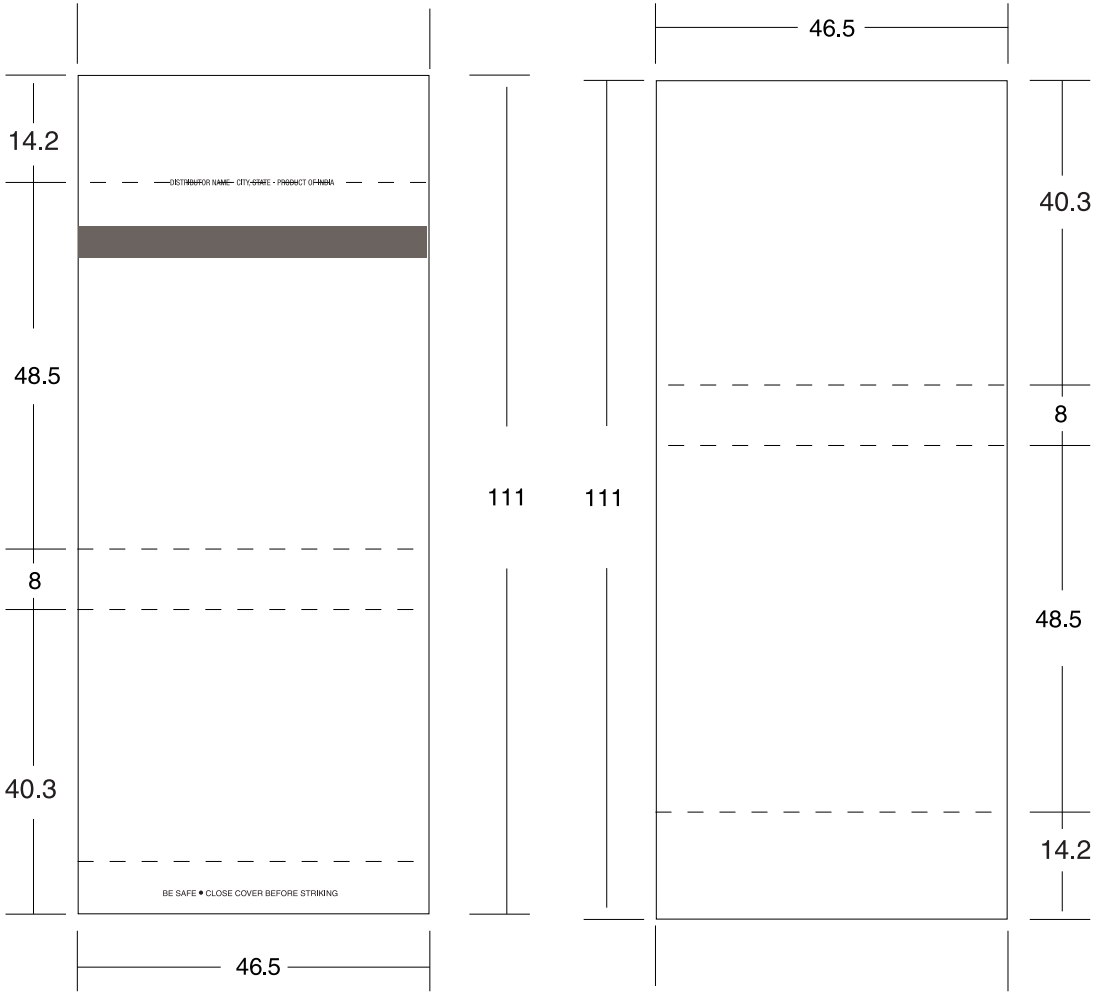

**Item # 2030**  
**Deluxe 24-Stem Matchbook**  
 All measurements are in millimeters

OUTSIDE

INSIDE

- Art Guidelines**
- Digital artwork must be Macintosh compatible.
  - Spot color jobs must be supplied as Adobe Illustrator files with all fonts converted to outlines & Pantone colors specified.
  - 4/color process jobs must be Photoshop compatible and supplied as a CMYK TIFF, EPS or JPEG file at 300 ppi.
  - One-color jobs must be supplied as Illustrator files or Photoshop compatible grayscale images at 300 ppi.
  - RGB colors, GIF files and other applications are not acceptable.