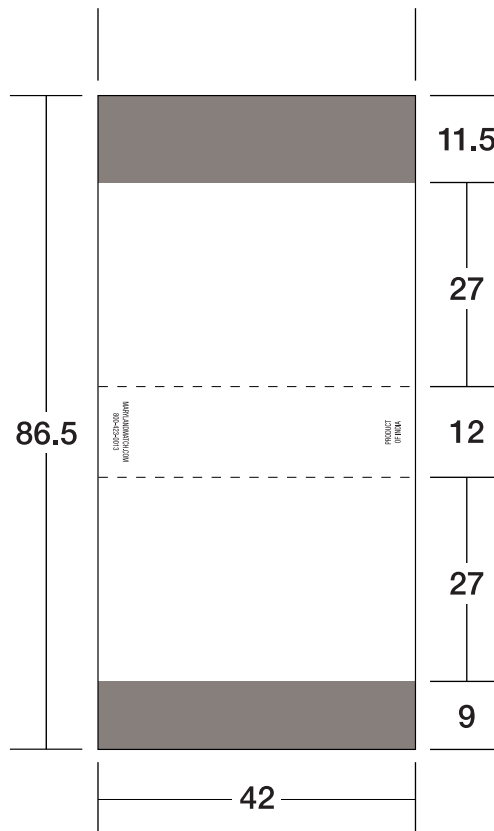

Item # 1015 Midget Matchbox

All measurements are in millimeters

Art Guidelines

- Digital artwork must be Macintosh compatible.
- Spot color jobs must be supplied as Adobe Illustrator files with all fonts converted to outlines & Pantone colors specified.
- 4/color process jobs must be Photoshop compatible and supplied as a CMYK TIFF, EPS or JPEG file at 300 ppi.
- One-color jobs must be supplied as Illustrator files or Photoshop compatible grayscale images at 300 ppi.
- RGB colors, GIF files and other applications are not acceptable.