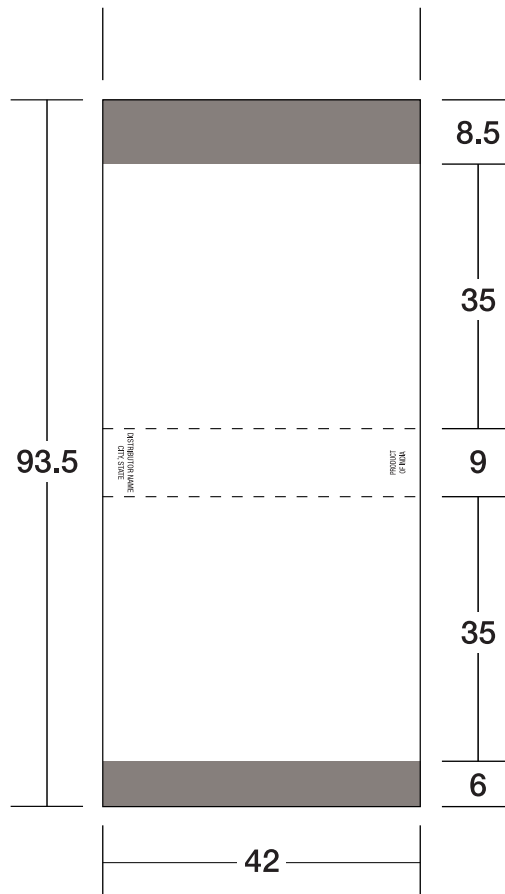

Item # 1014/BX-7
Elf Matchbox

All measurements are in millimeters

Art Guidelines

- Digital artwork must be Macintosh compatible.
- Spot color jobs must be supplied as Adobe Illustrator files with all fonts converted to outlines & Pantone colors specified.
- 4/color process jobs must be Photoshop compatible and supplied as a CMYK TIFF, EPS or JPEG file at 300 ppi.
- One-color jobs must be supplied as Illustrator files or Photoshop compatible grayscale images at 300 ppi.
- RGB colors, GIF files and other applications are not acceptable.